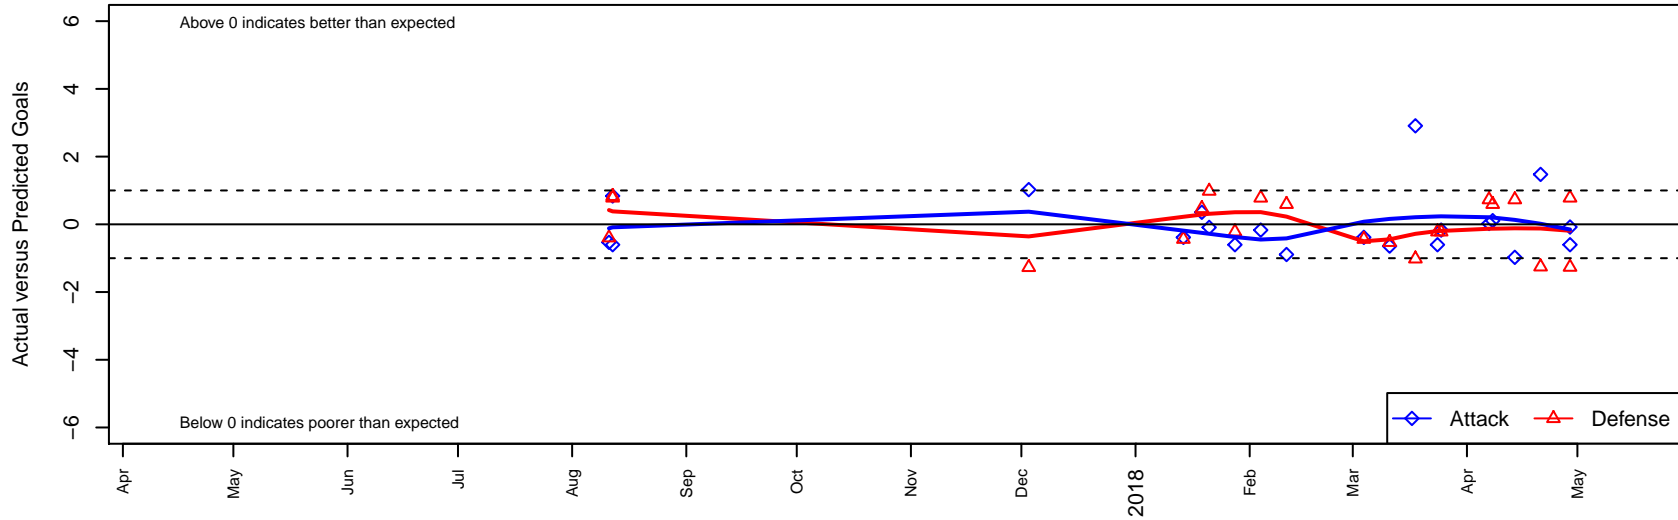

# Harbor Premier White G02

Harbor FC  
 Gig Harbor, WA  
 G02 total strength=1121  
 attack=2.58 defense=3.59  
 fall league = RCL G02 Div 4

alt names used:  
 Harbor Premier G02 White  
 Harbor Premier G02 White B  
 Harbor Premier G02 White B

Venues played:  
 2017 Eastside FC Cup GU16  
 2017 RCL G02 Div 4  
 2017 WYS Presidents Cup G02 Division 2

**Harbor Premier White G02**  
 Dots are actual minus expected GF (blue circles) and GA (red triangles).  
 Blue line is smoothed change in attack strength. Red is smoothed change in defense strength.

**attack and defense variance (black dot)  
relative to other teams  
and top 10 in region**

**attack and defense rating  
relative to others at age  
and all opponents in last 13 months**

**Performance relative to 13 month average**