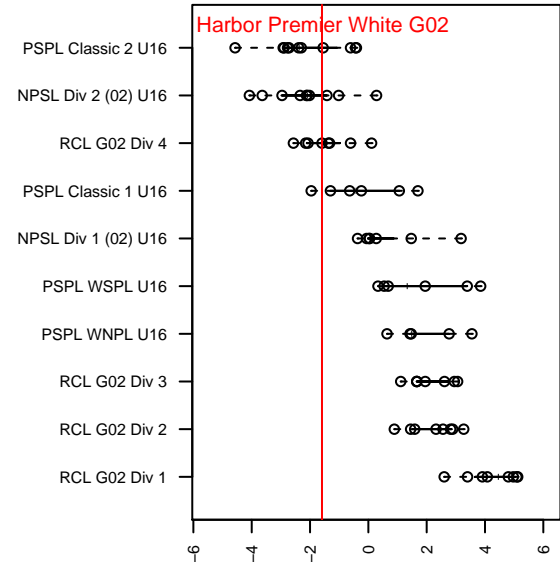

# Harbor Premier White G02

Harbor FC  
 Gig Harbor, WA  
 G02 total strength=1121  
 attack=2.58 defense=3.59  
 fall league = RCL G02 Div 4

alt names used:  
 Harbor Premier G02 White  
 Harbor Premier G02 White B  
 Harbor Premier G02 White B

Venues played:  
 2017 Eastside FC Cup GU16  
 2017 RCL G02 Div 4  
 2017 WYS Presidents Cup G02 Division 2

**Harbor Premier White G02**  
 Dots are actual minus expected GF (blue circles) and GA (red triangles).  
 Blue line is smoothed change in attack strength. Red is smoothed change in defense strength.

**attack and defense variance (black dot)  
relative to other teams  
and top 10 in region**

**attack and defense rating  
relative to others at age  
and all opponents in last 13 months**

**Performance relative to 13 month average**