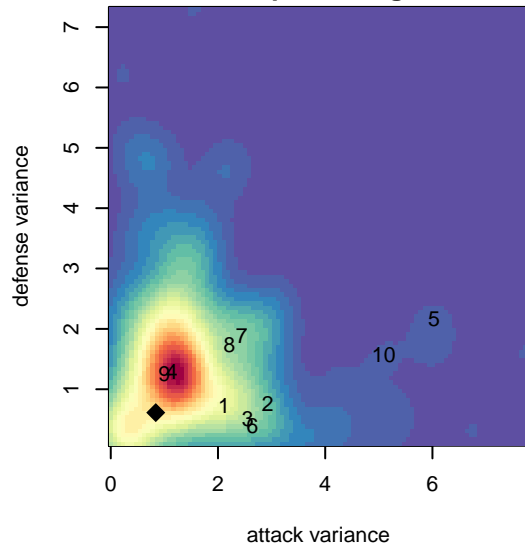

# Harbor Premier White G02

Harbor FC  
 Gig Harbor, WA  
 G02 total strength=1121  
 attack=2.58 defense=3.59  
 fall league = RCL G02 Div 4

alt names used:  
 Harbor Premier G02 White  
 Harbor Premier G02 White B  
 Harbor Premier G02 White B

Venues played:  
 2017 Eastside FC Cup GU16  
 2017 RCL G02 Div 4  
 2017 WYS Presidents Cup G02 Division 2

**Harbor Premier White G02**  
 Dots are actual minus expected GF (blue circles) and GA (red triangles).  
 Blue line is smoothed change in attack strength. Red is smoothed change in defense strength.

**attack and defense variance (black dot)  
relative to other teams  
and top 10 in region**

**attack and defense rating  
relative to others at age  
and all opponents in last 13 months**

**Performance relative to 13 month average**