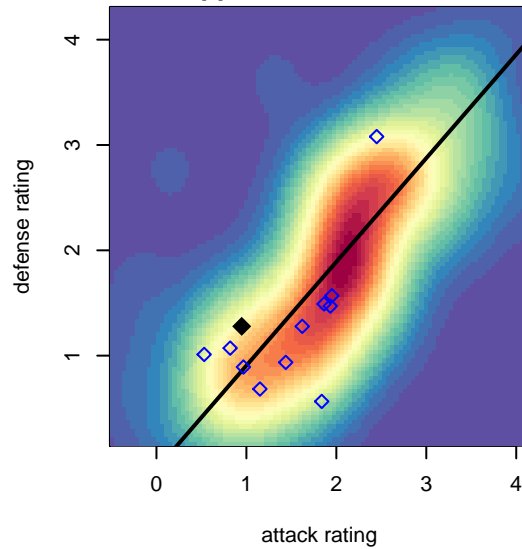

# Harbor Premier White G02

Harbor FC  
 Gig Harbor, WA  
 G02 total strength=1121  
 attack=2.58 defense=3.59  
 fall league = RCL G02 Div 4

alt names used:  
 Harbor Premier G02 White  
 Harbor Premier G02 White B  
 Harbor Premier G02 White B

Venues played:  
 2017 Eastside FC Cup GU16  
 2017 RCL G02 Div 4  
 2017 WYS Presidents Cup G02 Division 2

**Harbor Premier White G02**  
 Dots are actual minus expected GF (blue circles) and GA (red triangles).  
 Blue line is smoothed change in attack strength. Red is smoothed change in defense strength.

**attack and defense variance (black dot)  
relative to other teams  
and top 10 in region**

**attack and defense rating  
relative to others at age  
and all opponents in last 13 months**

**Performance relative to 13 month average**